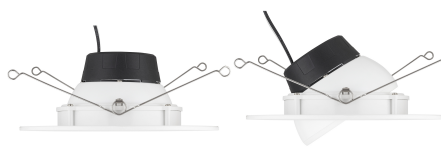

FEATURES:

- **GIMBAL DESIGN** – Its gimbal design allows for tilting the light head 30 degrees in either direction and rotating nearly 360 degrees making it suitable for sloped ceilings and directional lightings.
- **COLOR TUNABLE** - This dimmable fixture uses only 11 watts of electricity but provides as much light as a 75-watt lumens of light. These or temperature at the arm White, 3000K 4000K Cool White or preference using a ture.